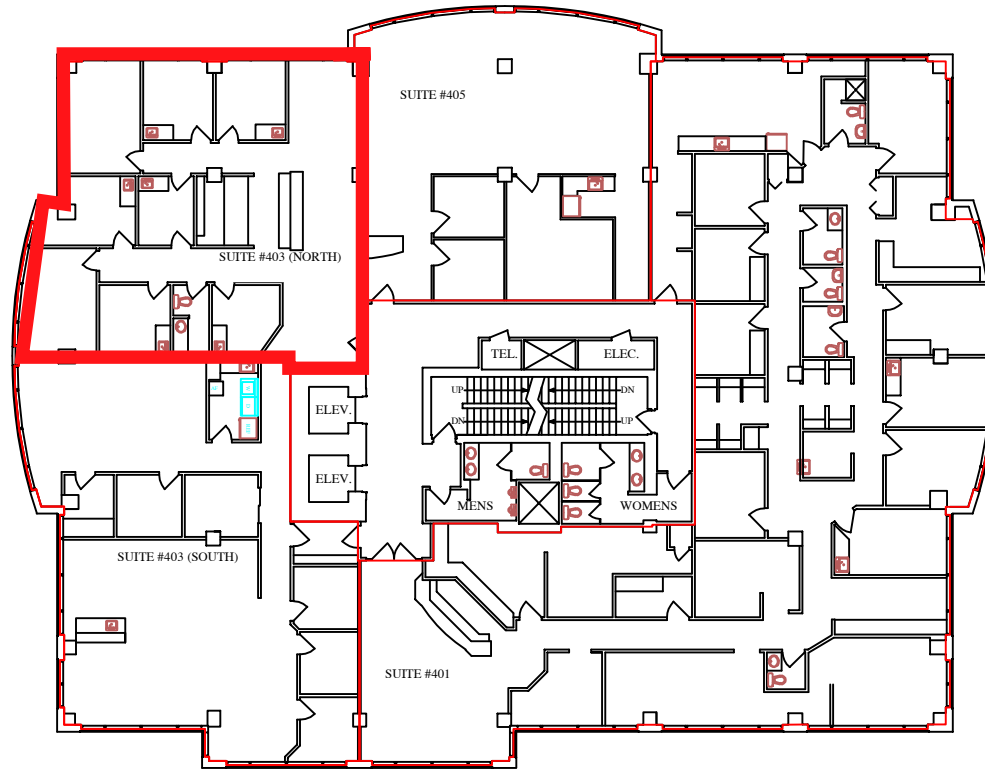

CROWFOOT BUSINESS CENTRE
400 CROWFOOT CRESCENT N.W.
CALGARY, AB

MEASURED - MAY 2011/RE-MEASURED SUITE #403 APRIL 2018
USING GUIDELINES from ANSI/BOMA Z65.1-1996

4th FLOOR

MEASURE MASTERS™
CALGARY
(403)238-3555