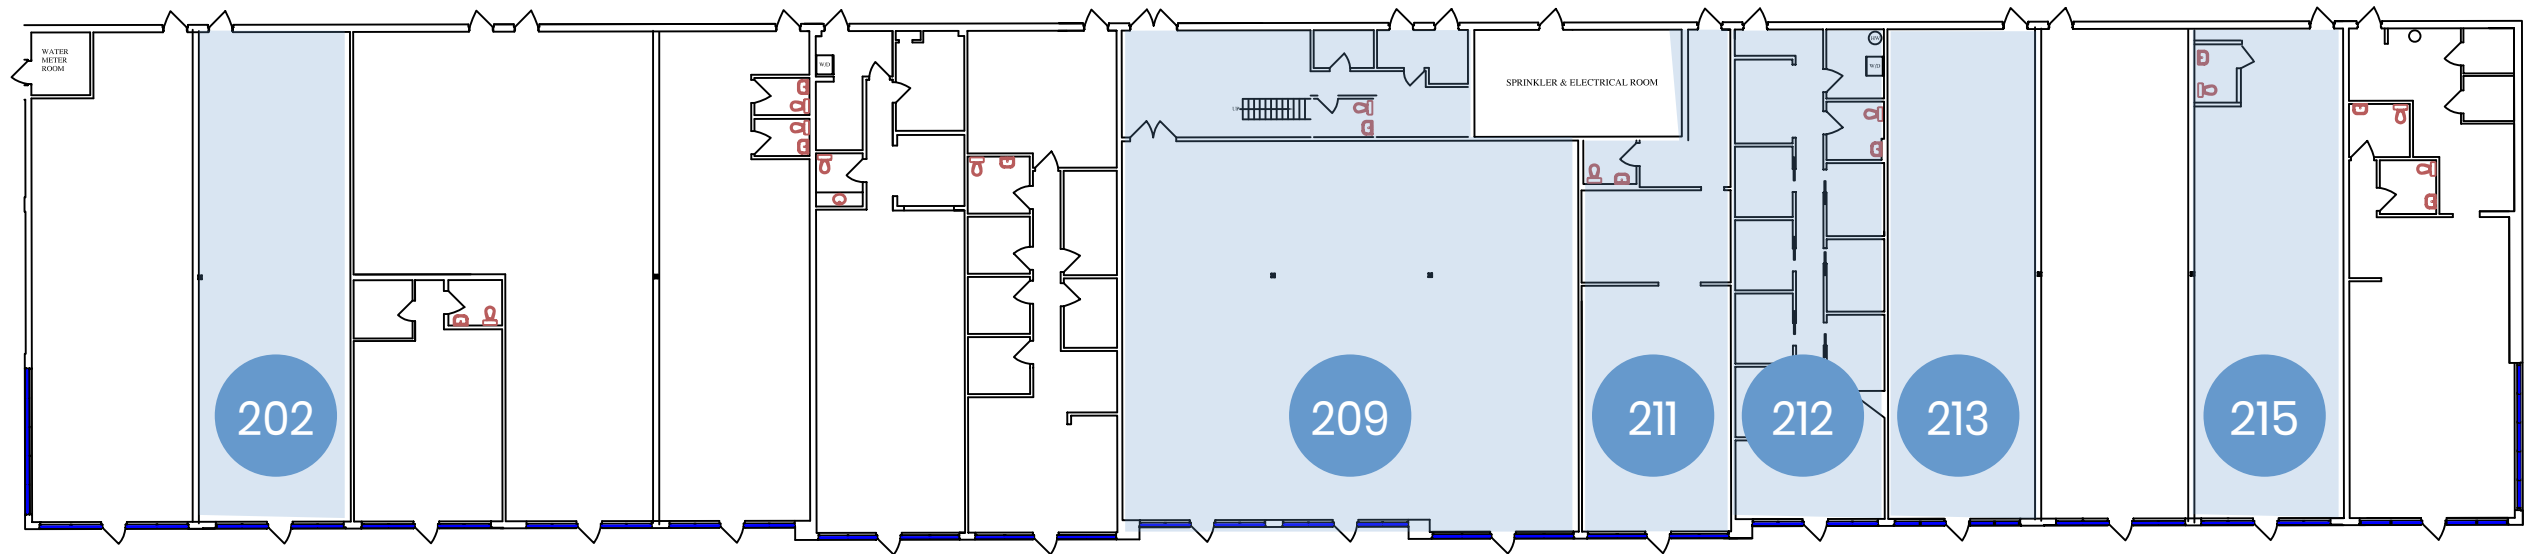

**CHESTERMERE STATION**  
175 CHESTERMERE STATION WAY  
CHESTERMERE, AB - CRU B

**MELCOR**

UNIT 202 - 1,339 SF	UNIT 212 - 1,342 SF
UNIT 209 - 3,798 SF	UNIT 213 - 1,341 SF
UNIT 211 - 1,166 SF	UNIT 215 - 1,341 SF