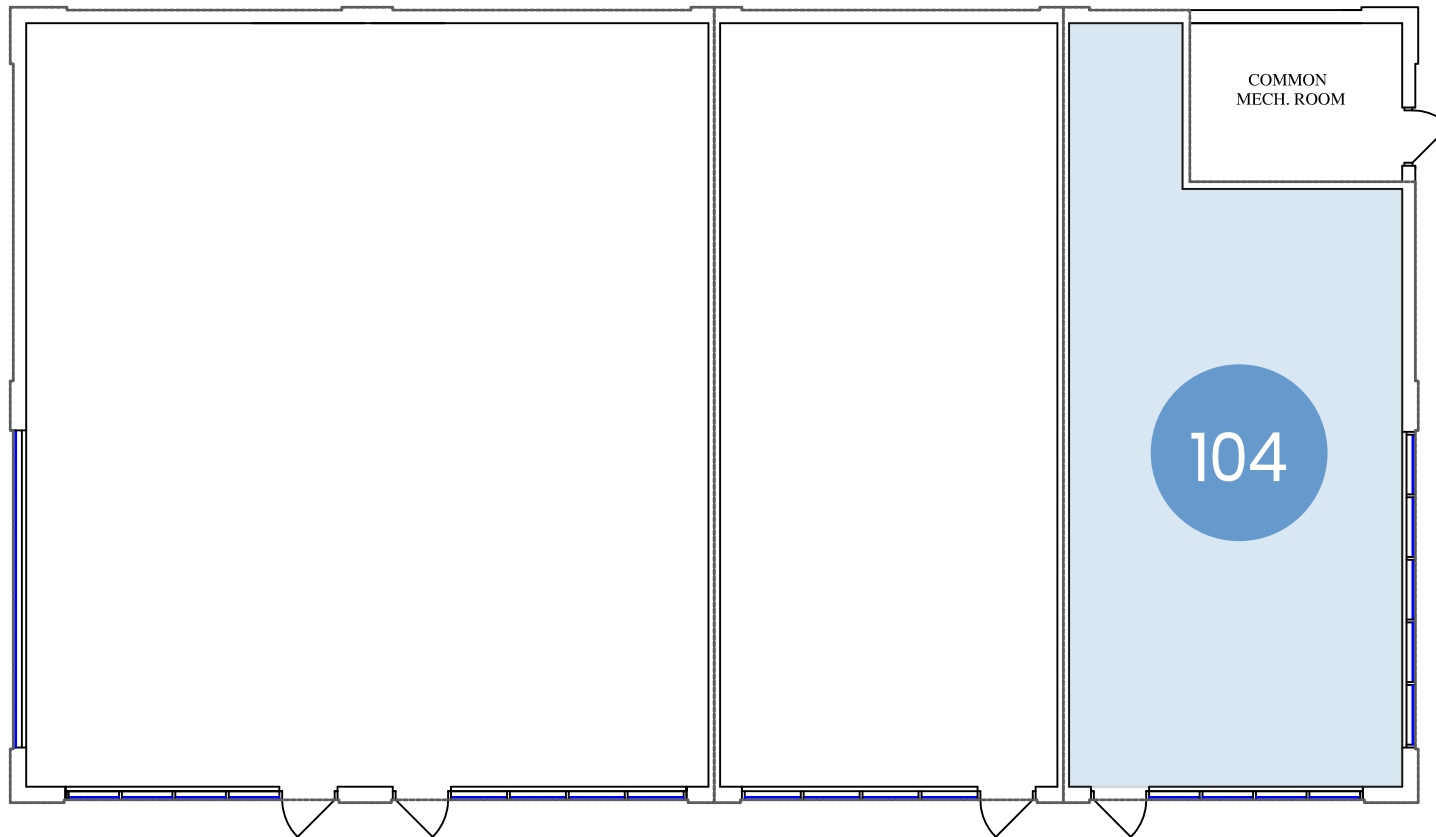

CHESTERMERE STATION
196 CHESTERMERE STATION WAY
CHESTERMERE, AB - CRU D

UNIT 104 - 816 SF