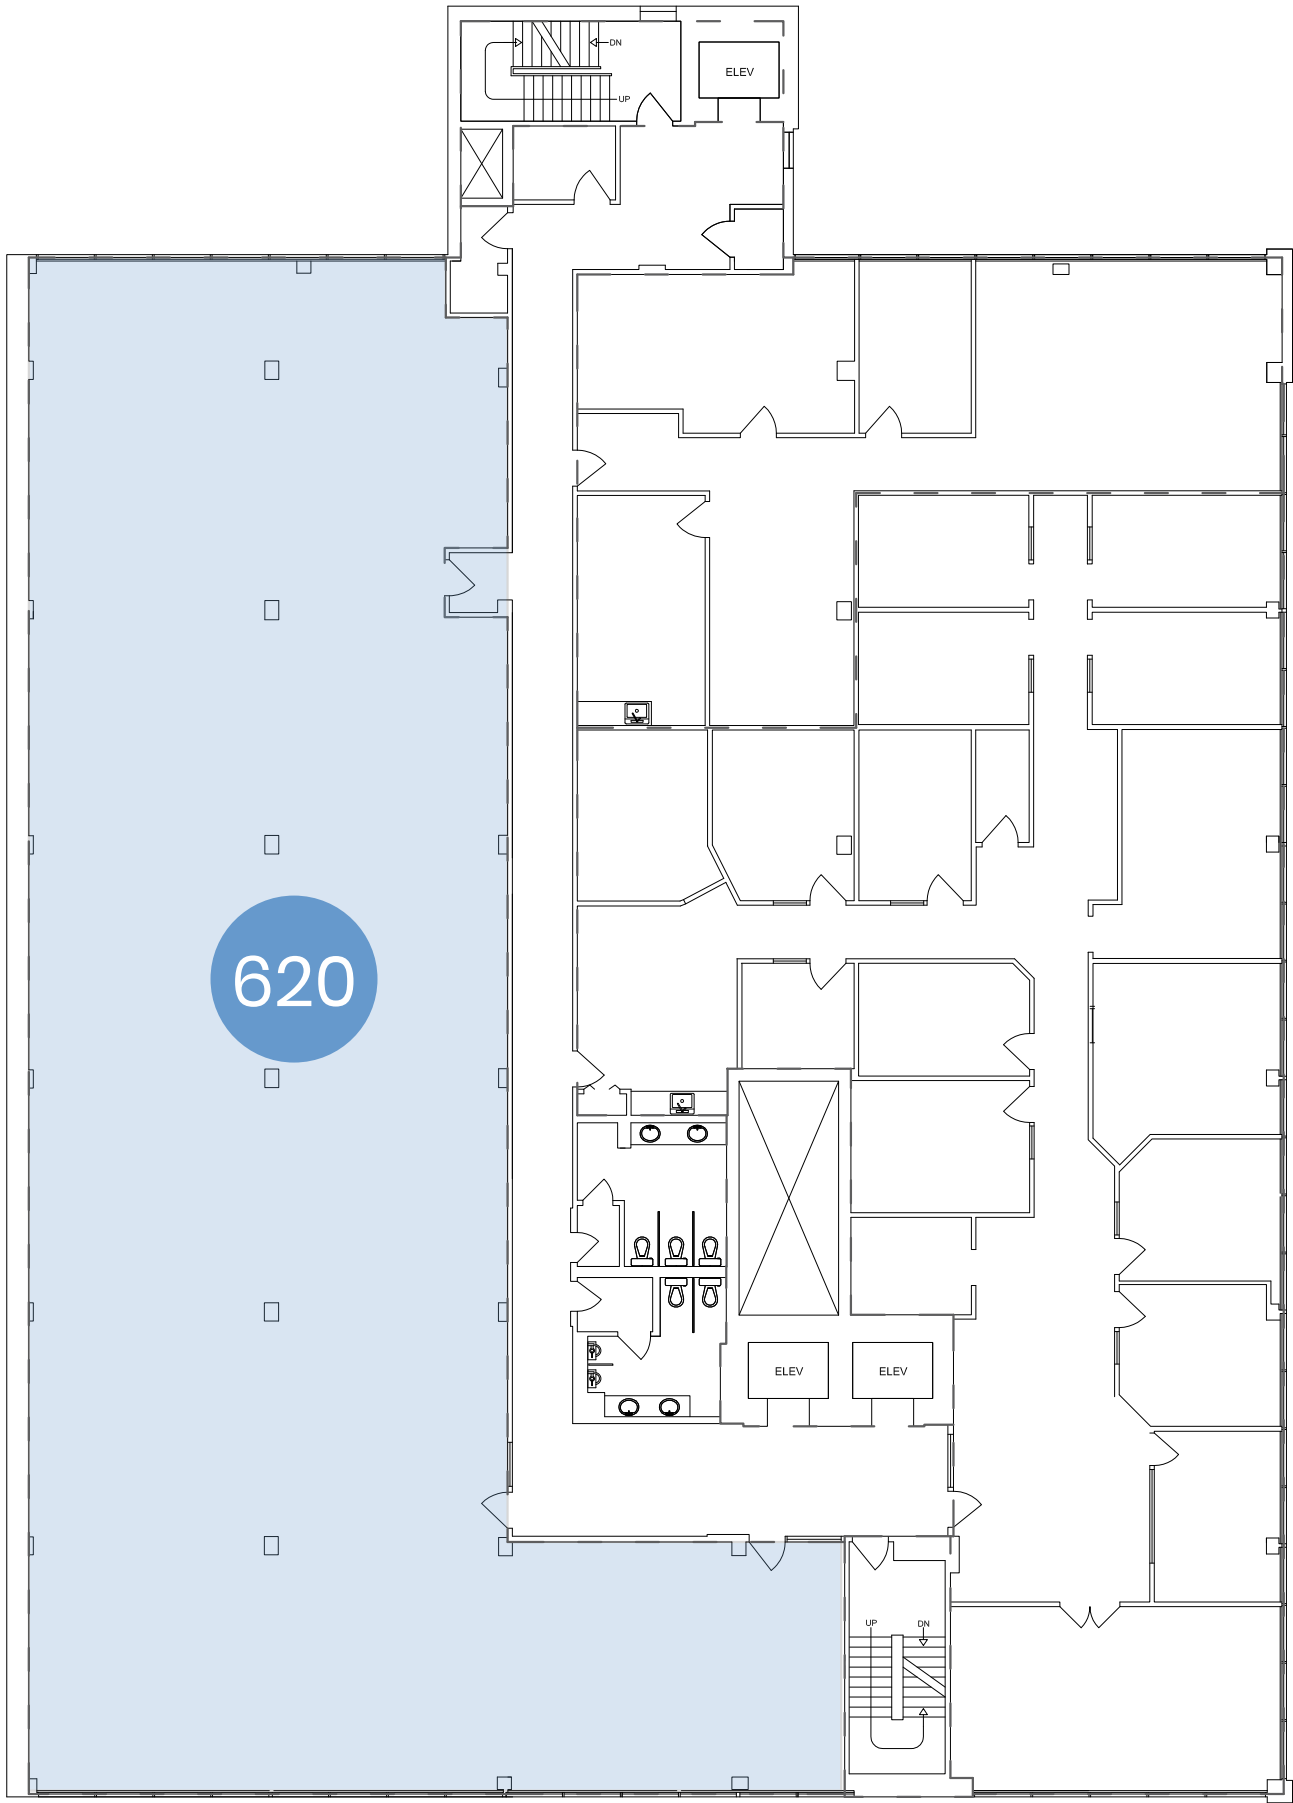

620

**MELCOR**

**MELTON BUILDING**  
10310 JASPER AVENUE  
EDMONTON, AB

**UNIT 620 – 6,423 SF**

**SIXTH FLOOR**