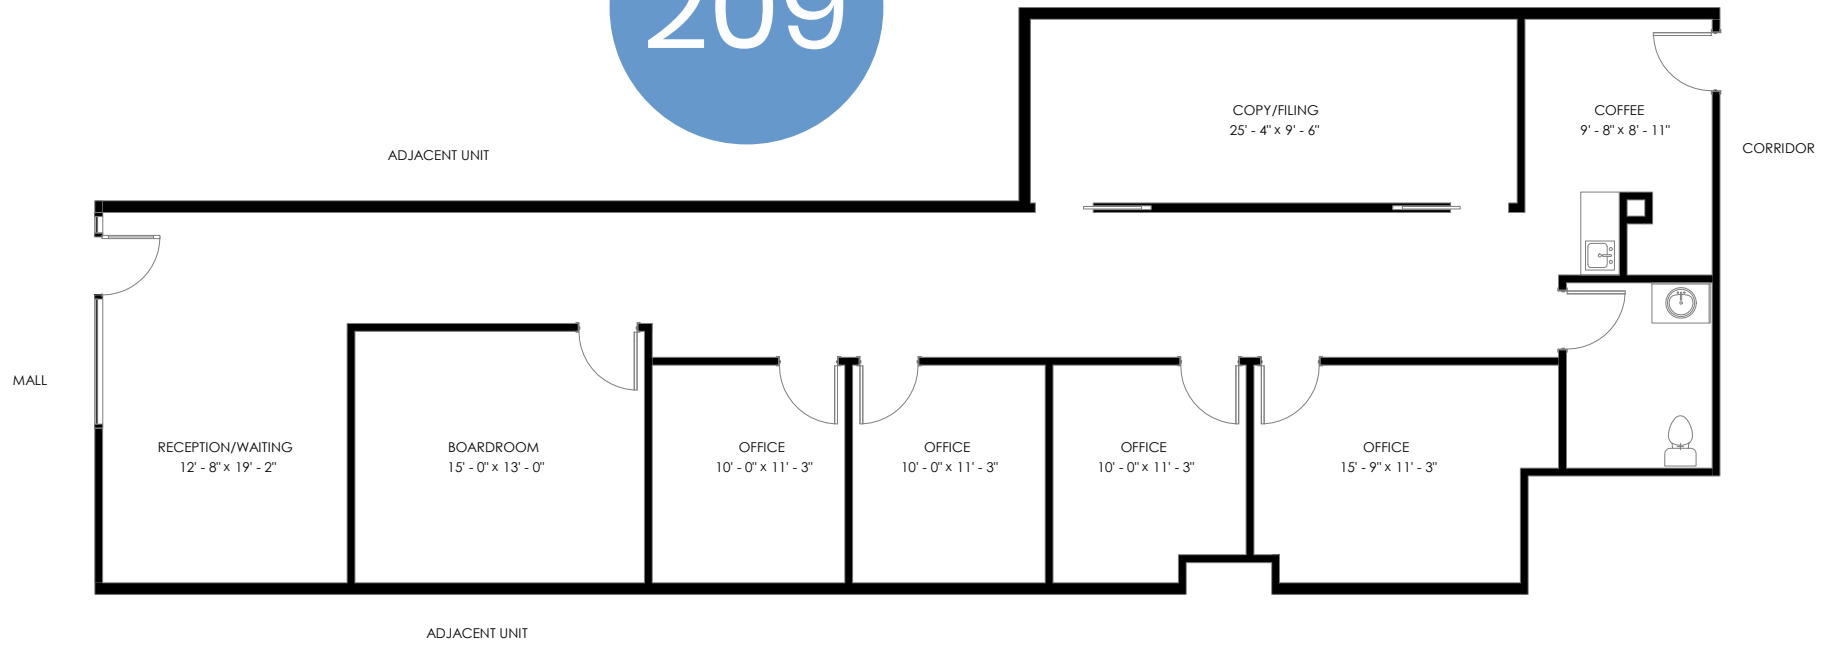

209

MELCOR

MELCOR CENTRE
4TH AVENUE SOUTH
LETHBRIDGE, AB

UNIT 209 - 2,153 SF
SECOND FLOOR