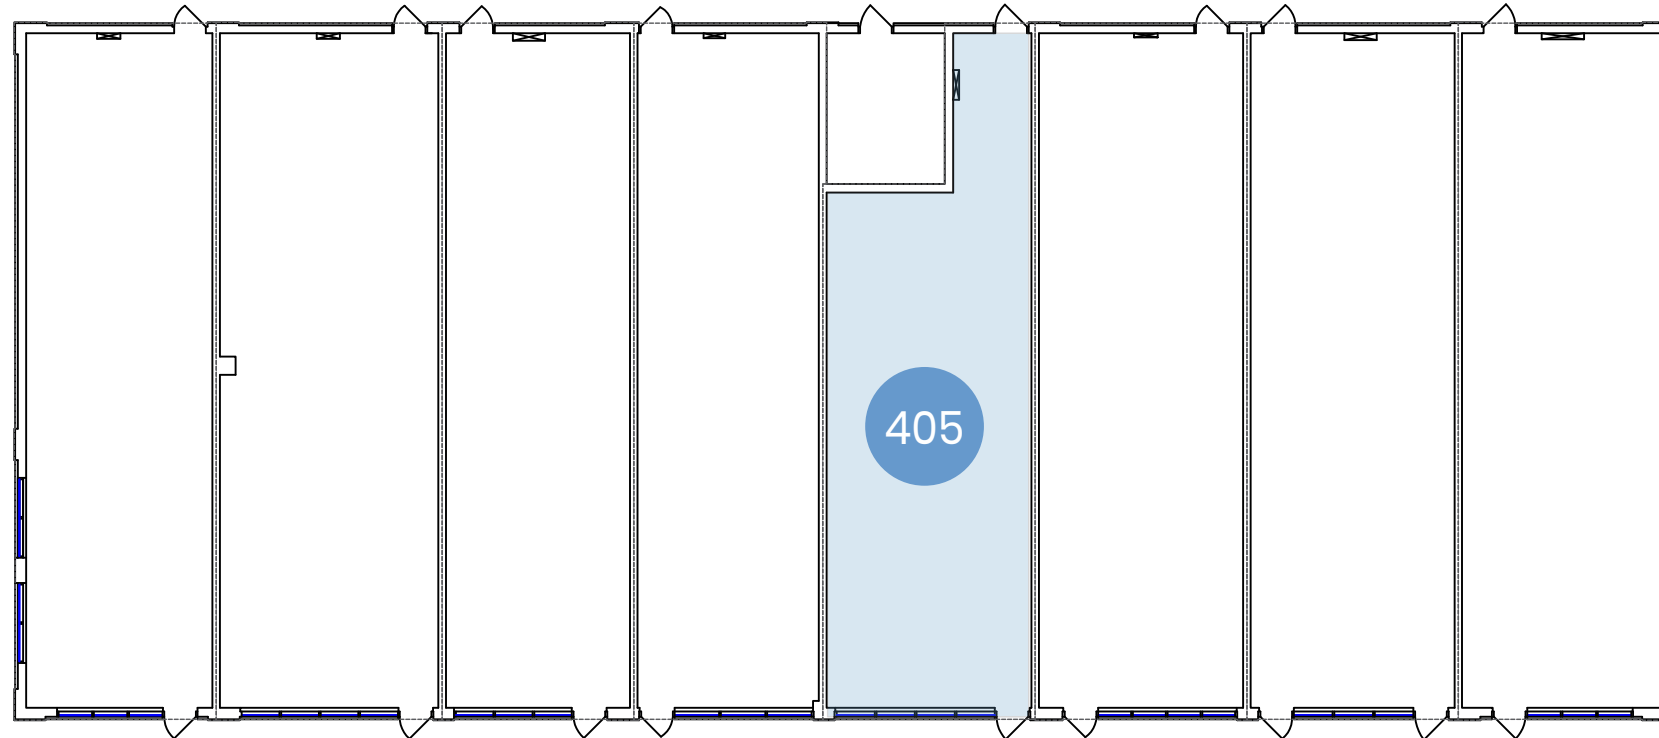

**CHESTERMERE STATION**  
100 MARINA DRIVE  
CHESTERMERE, AB - CRU G

**MELCOR**

**UNIT #405 - 1,168 SF**