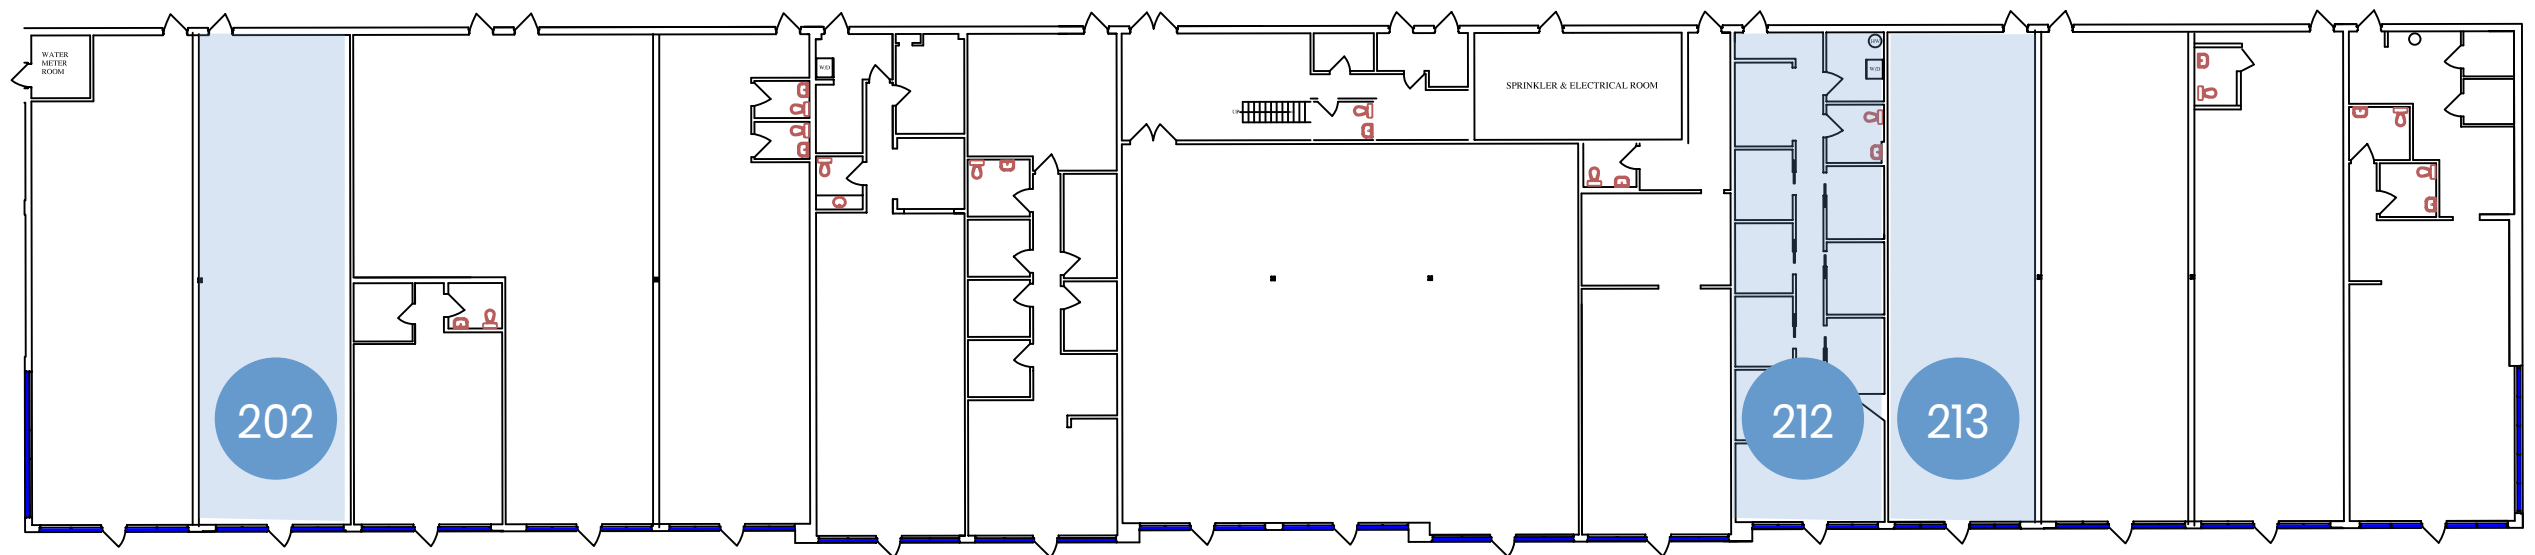

CHESTERMERE STATION
175 CHESTERMERE STATION WAY
CHESTERMERE, AB - CRU B

MELCOR

UNIT 202 - **1,339 SF**
UNIT 212 - **1,342 SF**
UNIT 213 - **1,341 SF**