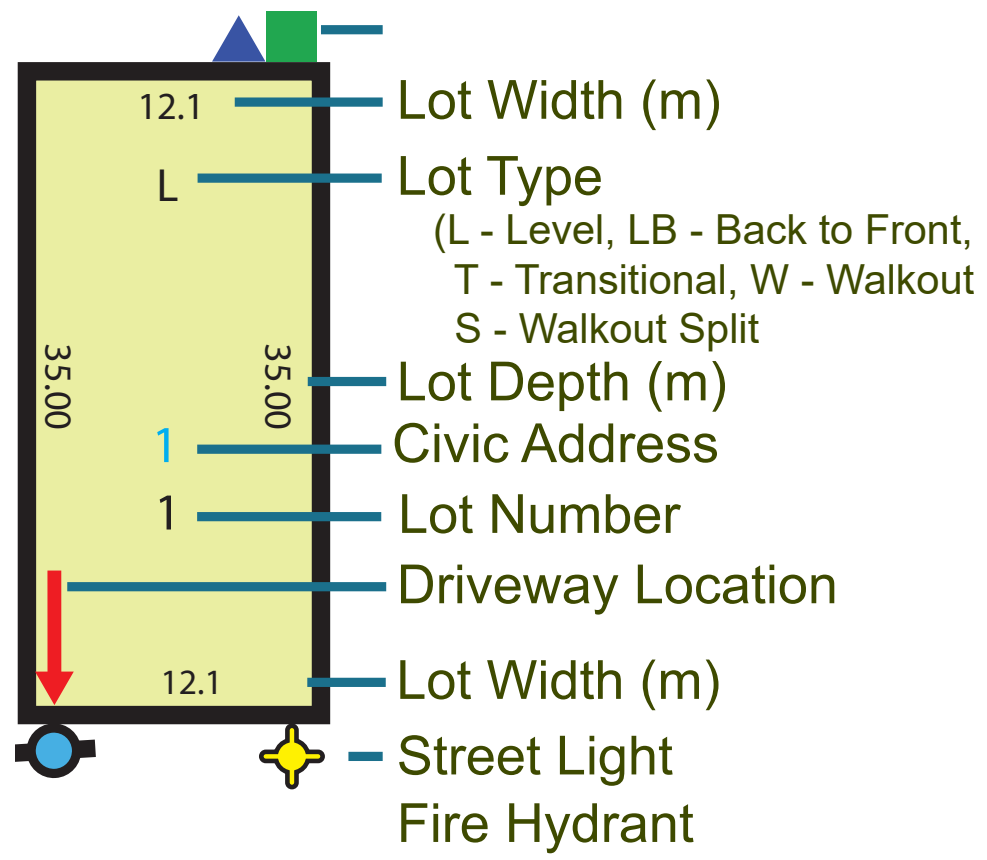

IR WAY

VICTO

VALLI CLOSE

THE VISTA

AT RYDERS RIDGE

PHASE THREE

LEGEND

- Single Family Residential (R5)
- Townhomes (R3)
- Phase Boundary
- Developer Installed Fence
- Post & Cable Fencing
- Entry Feature
- Trail