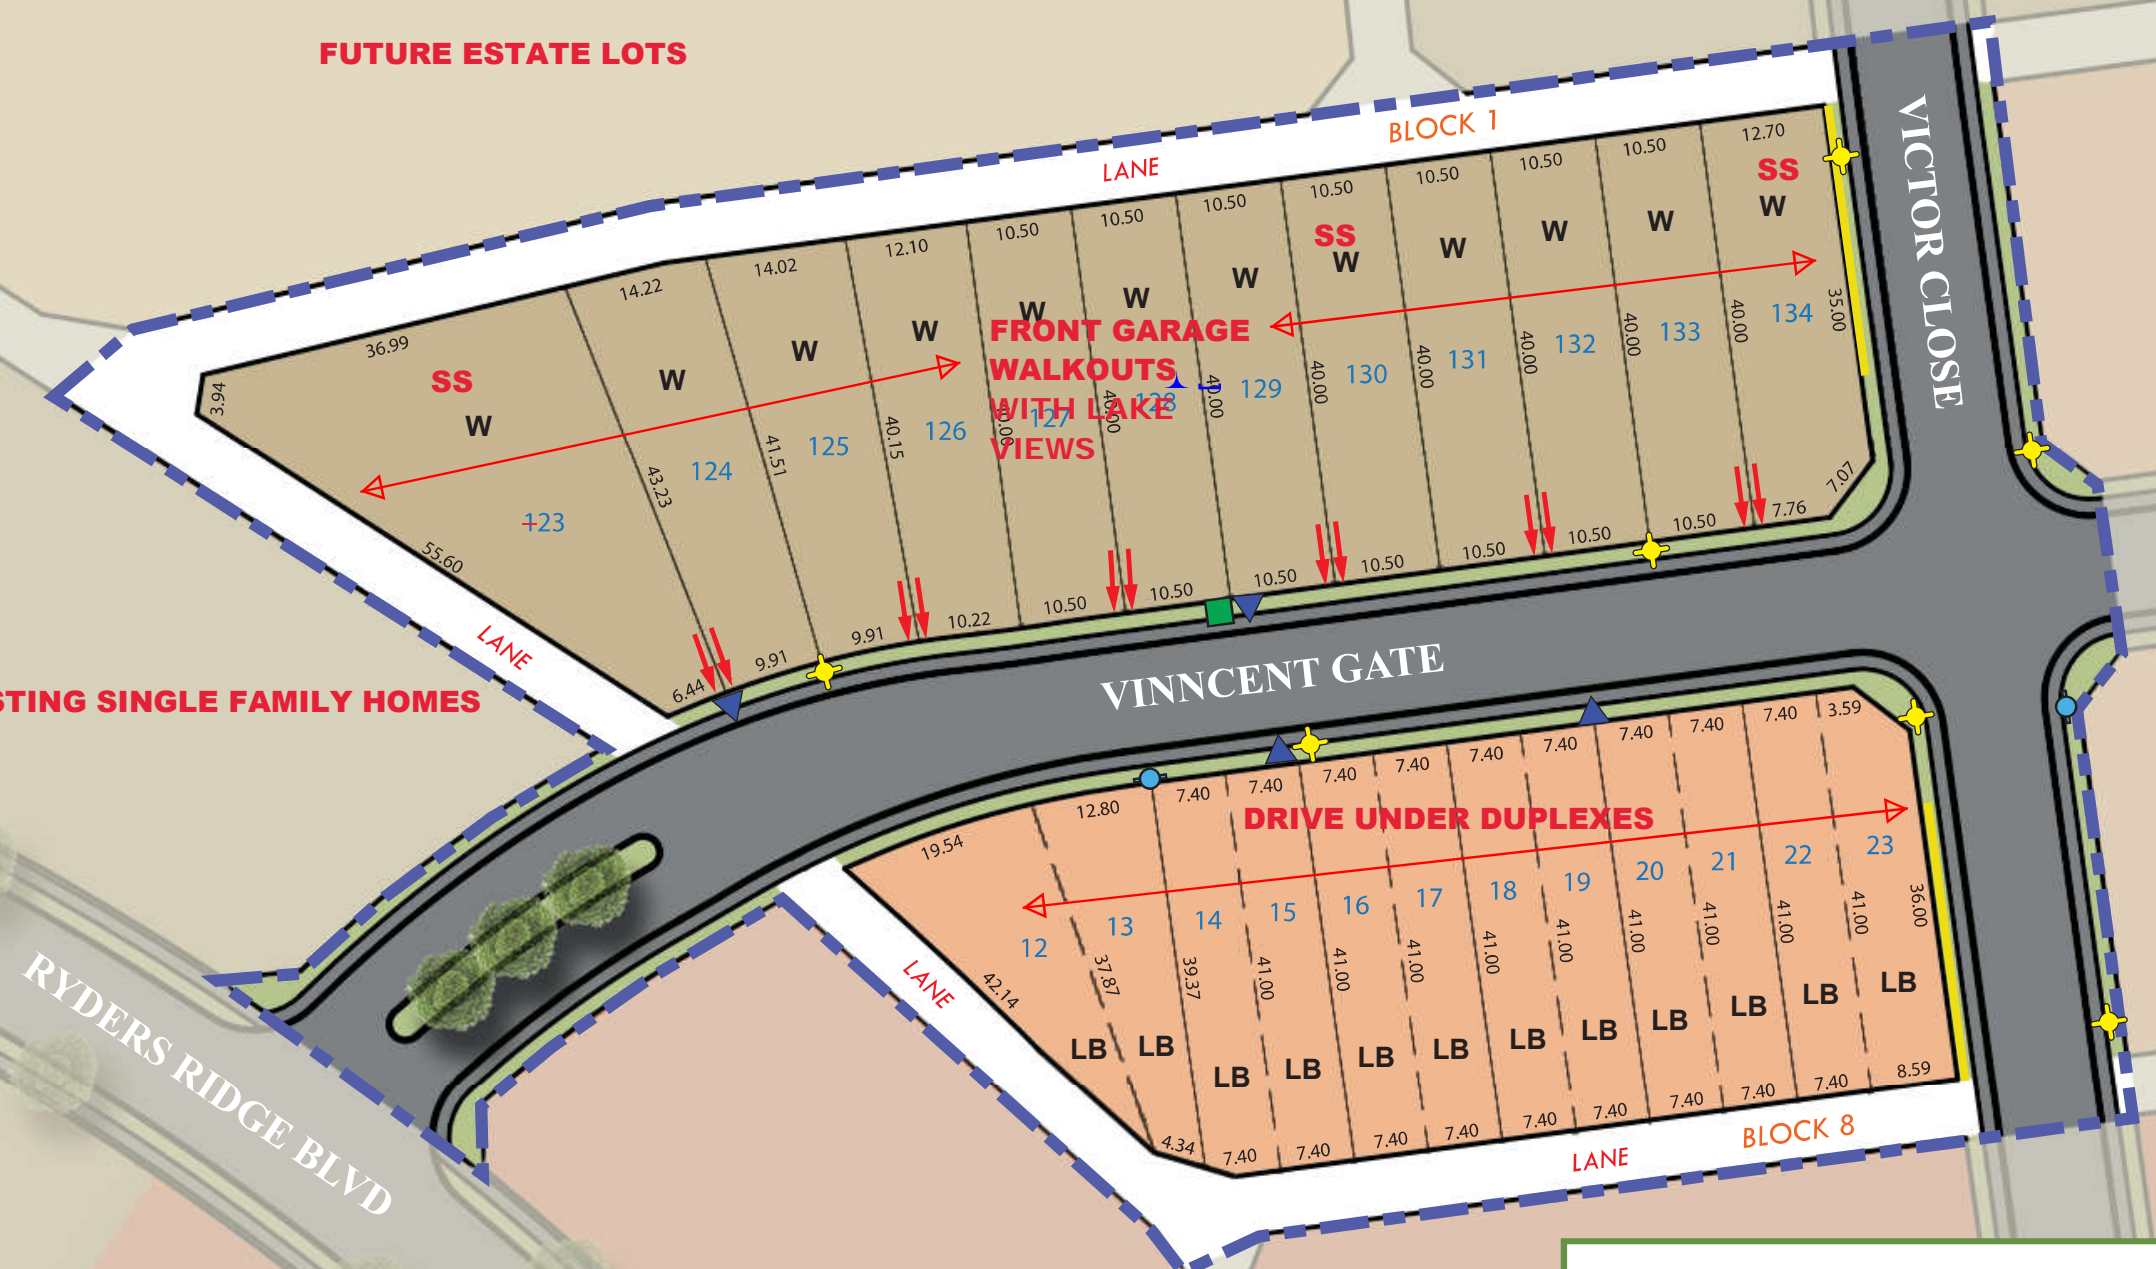

FUTURE ESTATE LOTS

EXISTING NO FRONT GARAGE HOMES

FUTURE DUPLEX LOTS

EXISTING SINGLE FAMILY HOMES

FUTURE DUPLEX LOTS

RYDERS RIDGE BLVD

VINCENT GATE

VICTOR CLOSE

FUTURE TOWNHOUSE LOTS

EXISTING TOWNHOUSE

FUTURE TOWNHOUSE LOTS

THE VISTA

AT RYDERS RIDGE

PHASE 2c

LEGEND

- Single Family Homes (R5)
- Duplex Homes (R5A)
- Phase Boundary
- SS** Secondary Suite
- W** Walkout Lot with Lake Views
- LB** Back to Front Grading