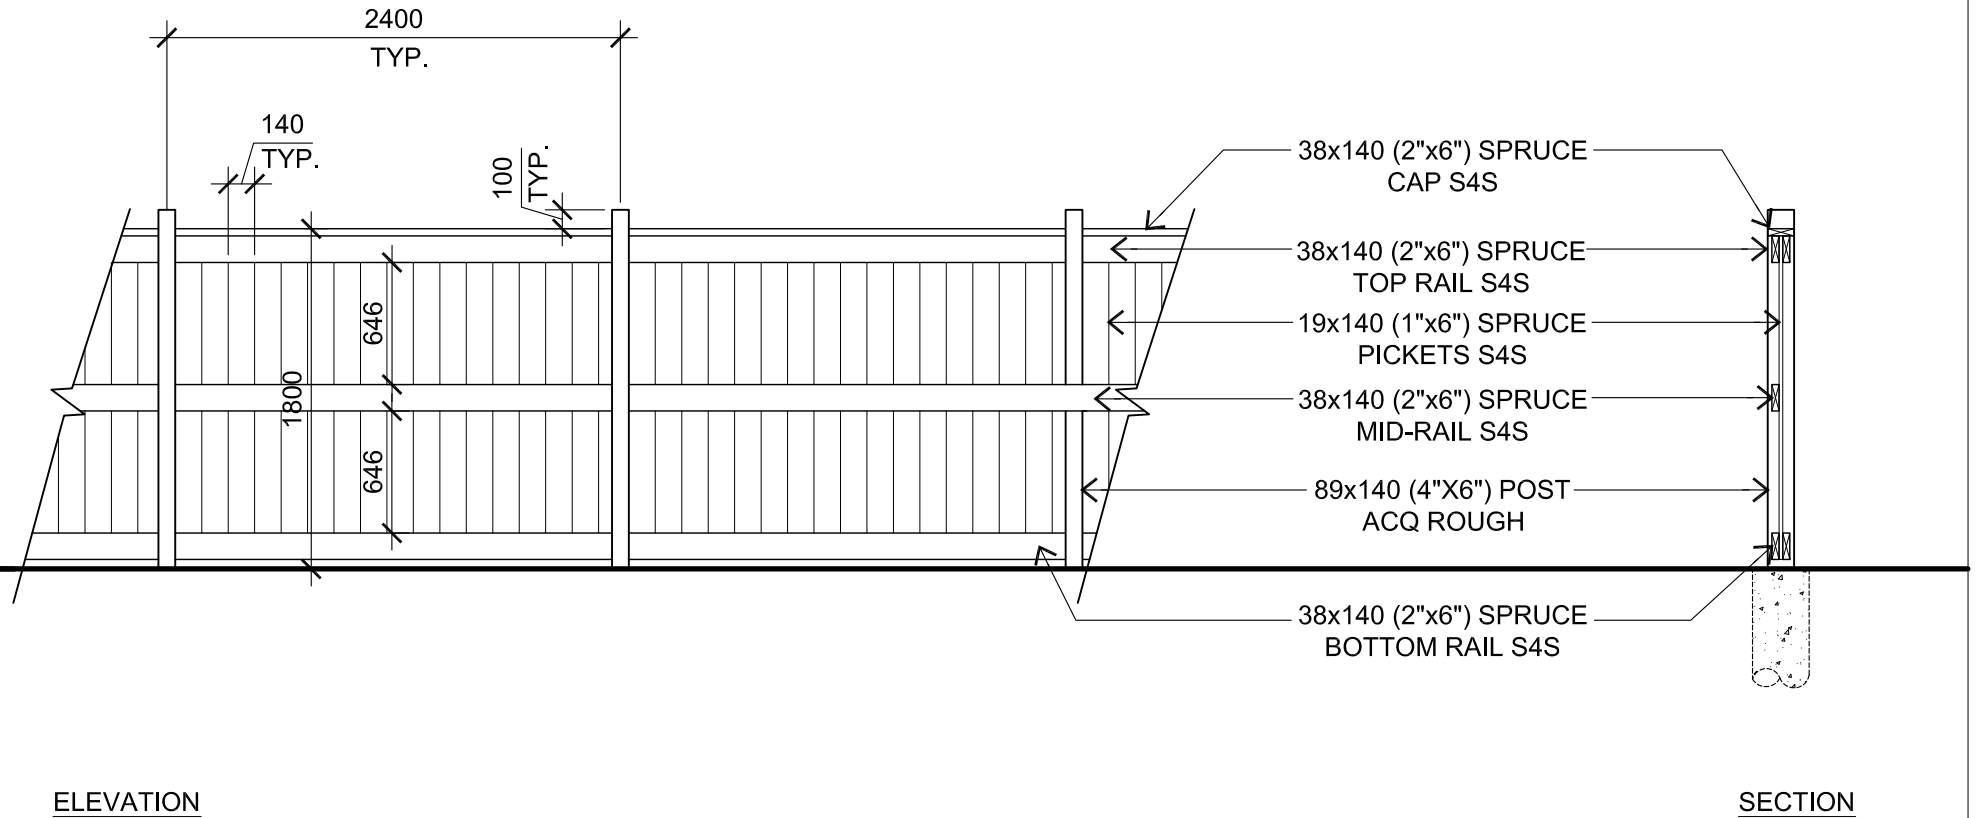

PAIN T SPECIFICATION:

NAME: 'KING'S HEIGHTS'
1 GALLON FORMULA
PRODUCT 73049
FORMULA B20, C36, I6, KX3Y8
AVAILABLE FROM GENERAL PAINT

KING'S HEIGHTS WOOD SCREEN FENCE

SCALE: 1 : 40