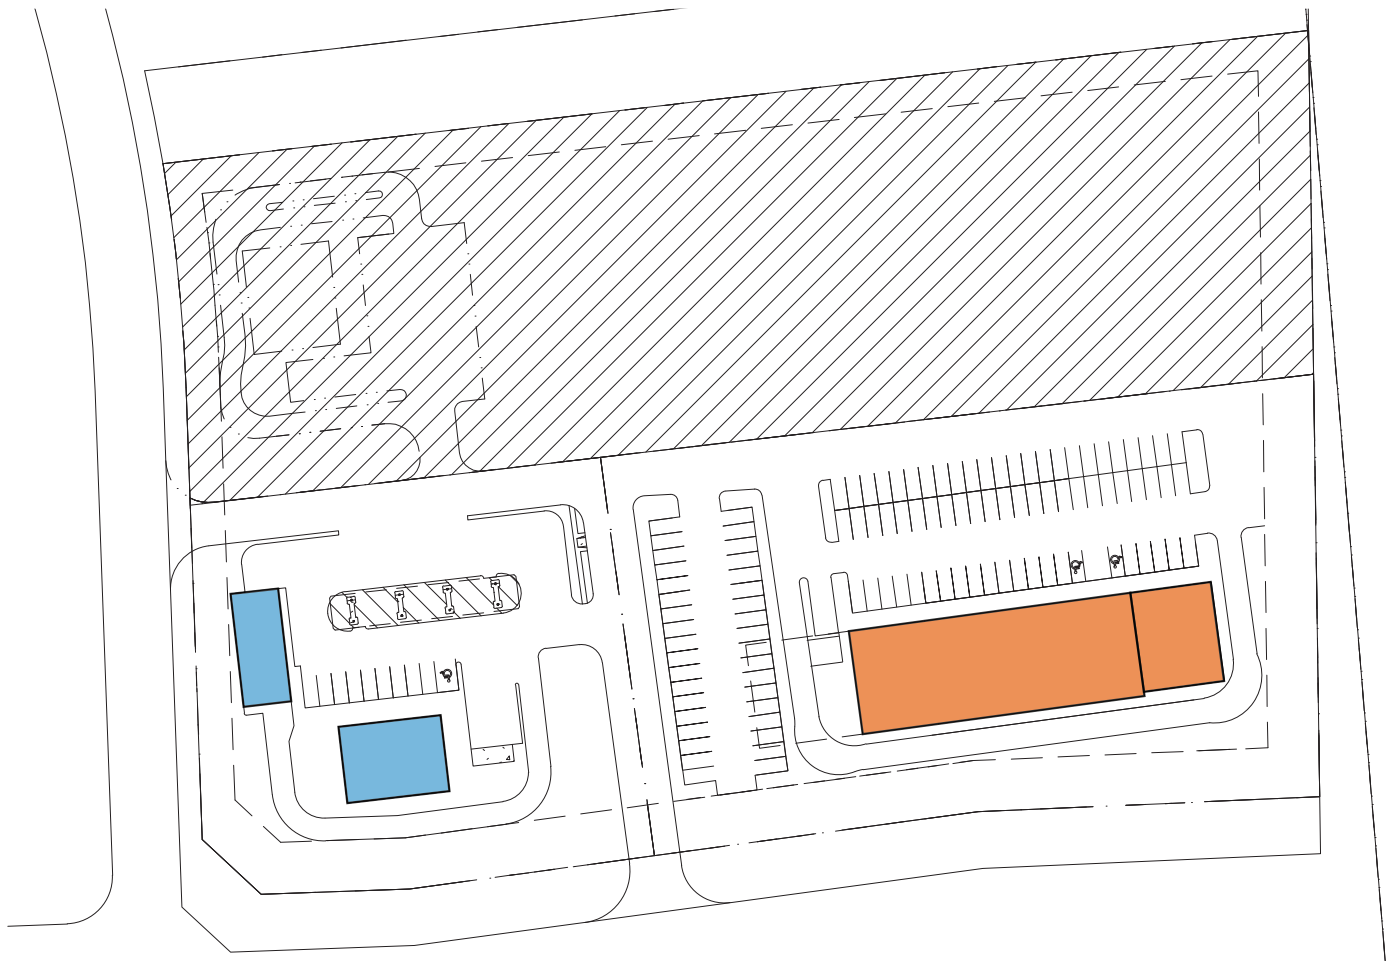

■ AVAILABLE
■ OCCUPIED
■ PENDING

▲ SITEPLAN

VISTA RIDGE

CURRENT OPPORTUNITIES:

Anchor, CRU, PAD, Gas Bar

SITE HIGHLIGHTS:

Intersection	NW Corner of Highway 20 | Memorial Drive
GLA	17,000 sf
Signage Opportunities	Pylon ($)

Master-planned and developed by Melcor

MELCOR

CONTACT

Scott Sowinski
+1.780.945.2795
ssowinski@melcor.ca

@melcordev
@LandlordofChoice
www.melcor.ca