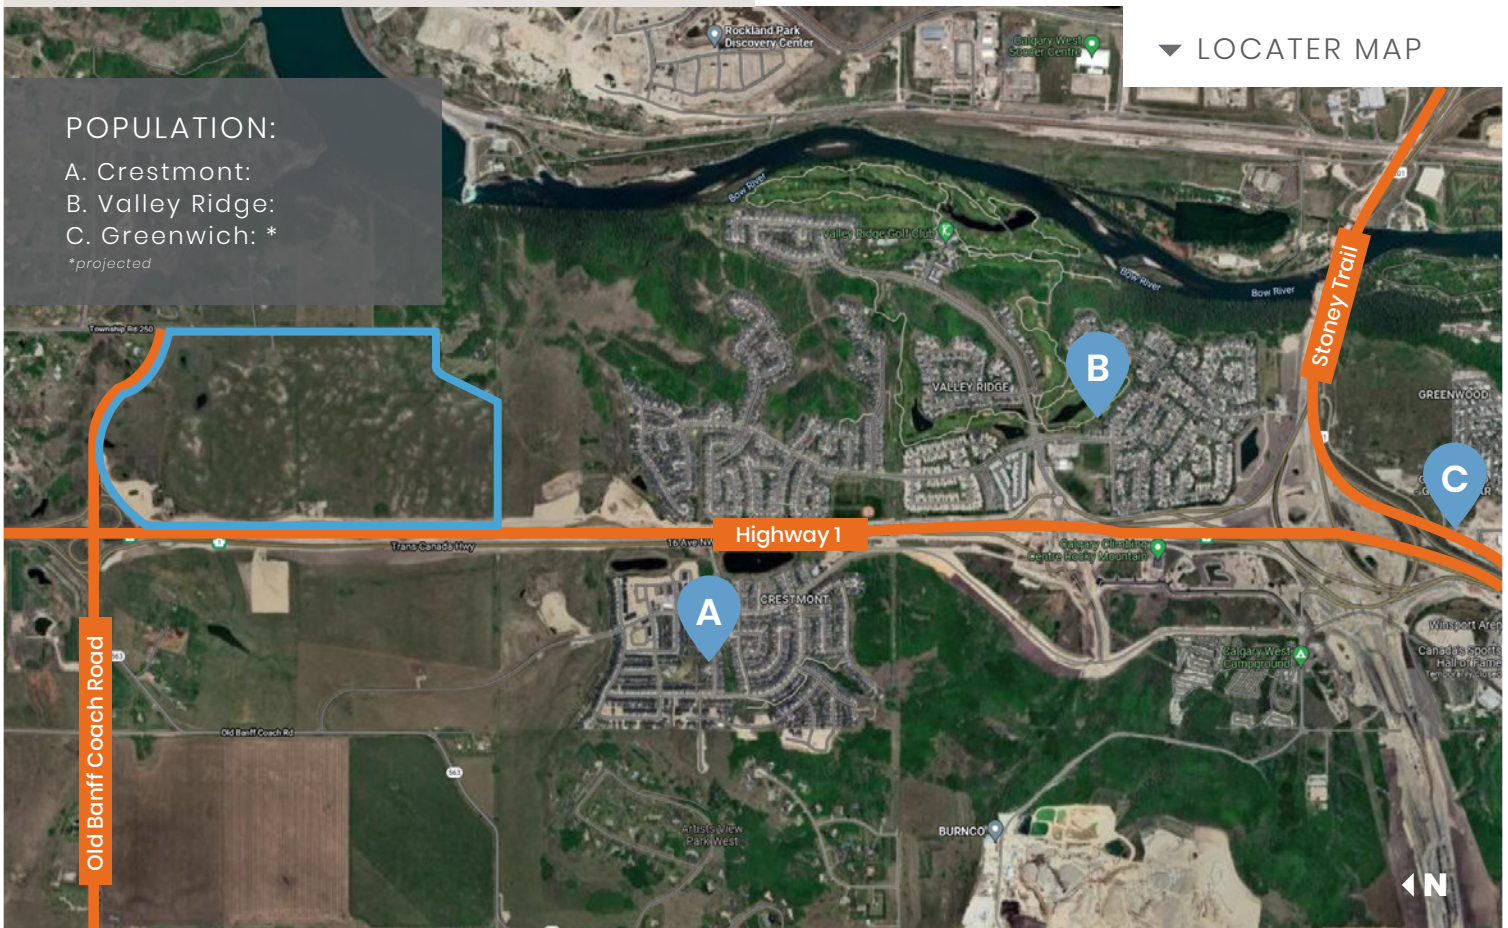

Future retail development serving west Calgary

WESTVIEW COMMERCIAL

Highway 1 | Old Banff Coach Road, Calgary, AB

SITE HIGHLIGHTS

Intersection:	Highway 1 & Old Banff Coach Road
GLA:	800,000 sf (full build-out)
Traffic Count:	Highway 1:
Trade Area Population:	Primary: Secondary:
Household Income:	Primary: Secondary:

▼ LOCATER MAP

POPULATION:

- A. Crestmont:
- B. Valley Ridge:
- C. Greenwich: *

*projected

CONTACT

Mat Backhouse
+1.403.270.1295
mbackhouse@melcor.ca

@melcordev
melcorspace.ca