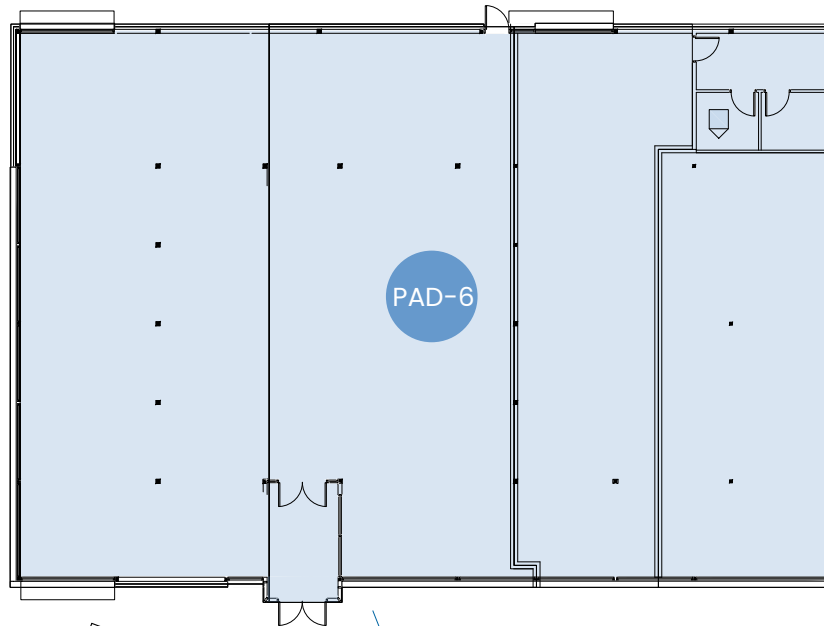

LEDUC COMMON
PAD-6 - 5404 Discovery Way
LEDUC, AB

PAD-6 - 7,265 SF