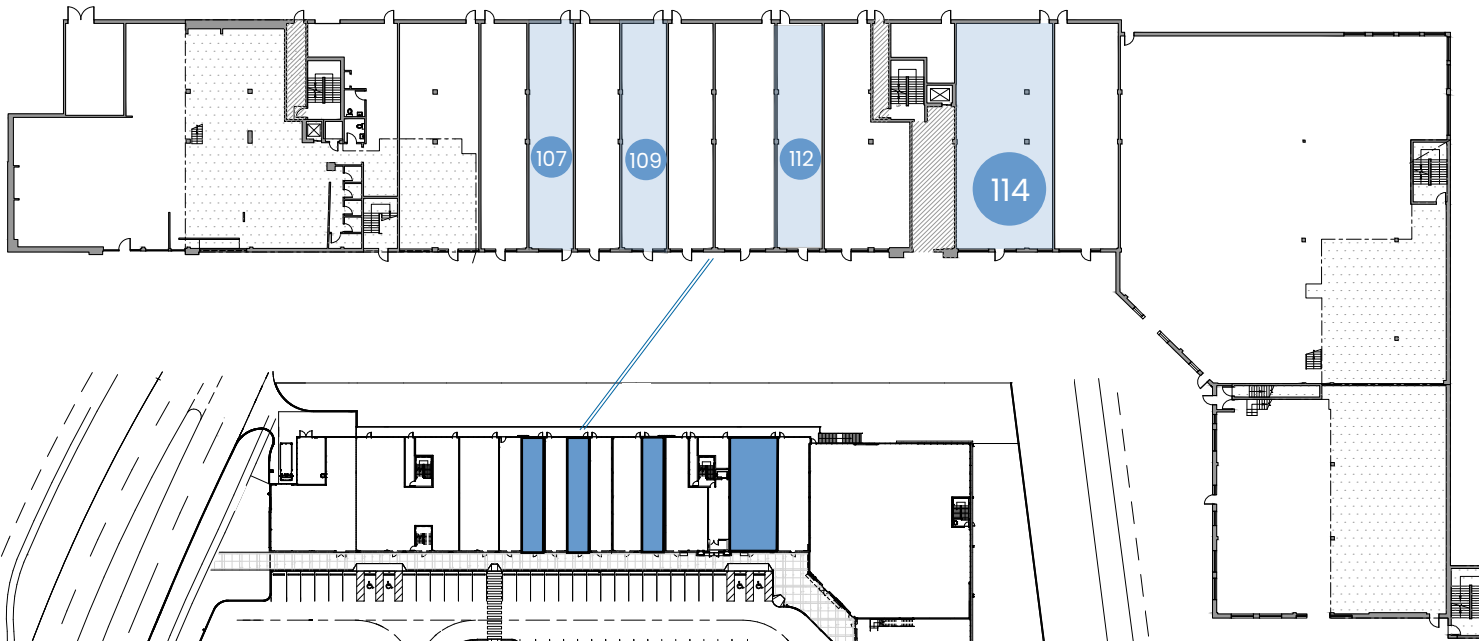

STONECREEK VILLAGE
Building 1 - 108 Riverstone Ridge
FORT MCCURRAY, AB

BUILDING 1 - FIRST FLOOR

UNIT 107 - 1,145 SF

UNIT 109 - 1,148 SF

UNIT 112 - 1,164 SF

UNIT 114 - 2,403 SF

AVAILABLE 