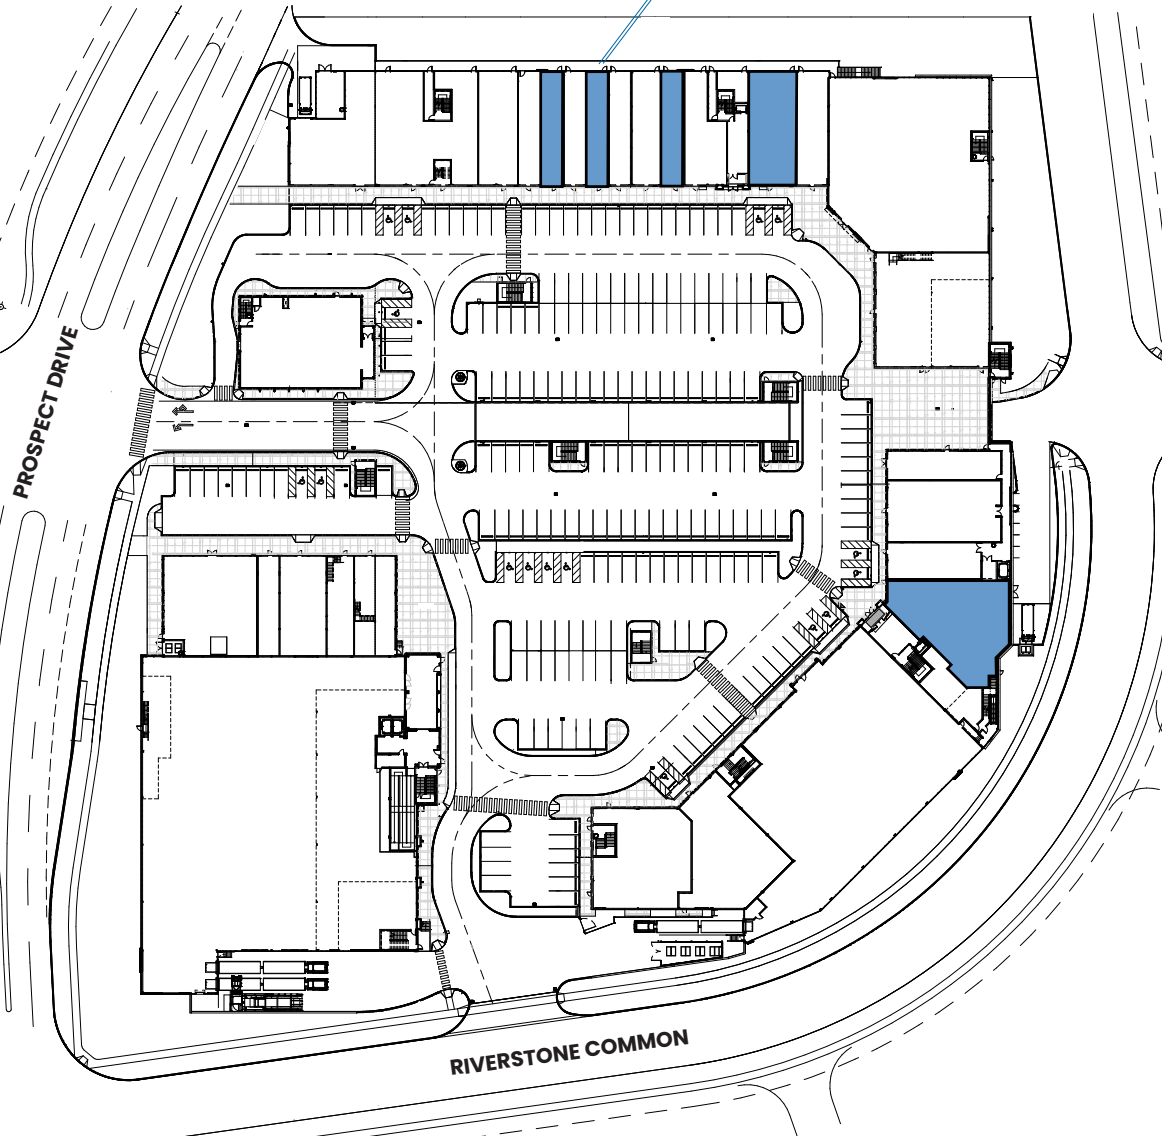

STONECREEK VILLAGE
Building 1 - 108 Riverstone Ridge
FORT MCCURRAY, AB

BUILDING 1 - FIRST FLOOR

UNIT 107 - 1,145 SF

UNIT 109 - 1,148 SF

UNIT 112 - 1,164 SF

UNIT 114 - 2,403 SF

AVAILABLE 