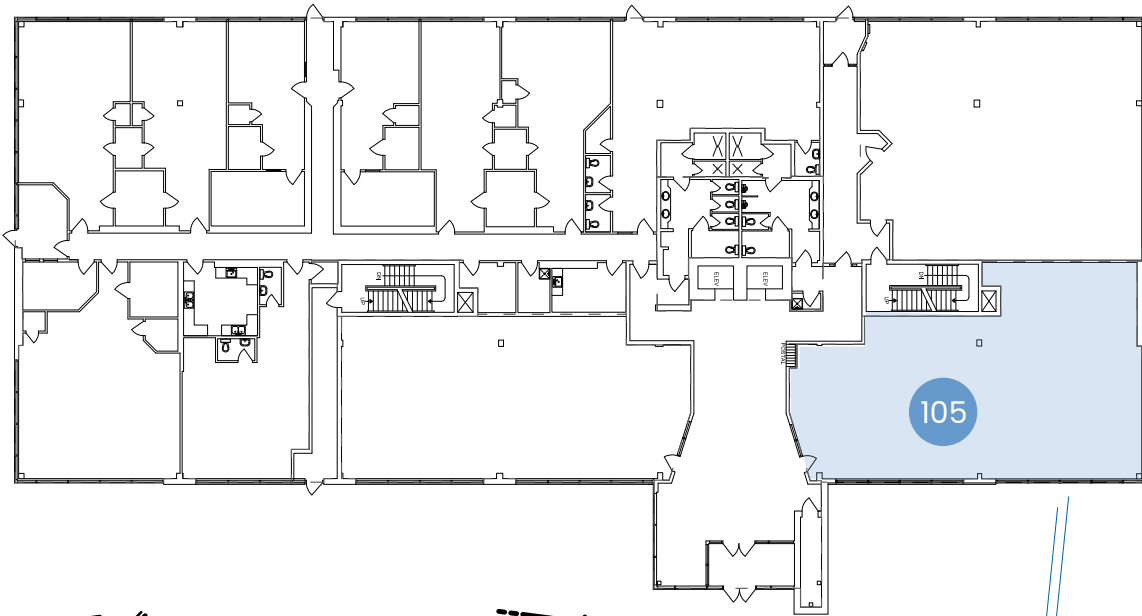

VILLAGE AT BLACKMUD
Fountain Tire Place - 1006 103A Street SW
EDMONTON, AB

FOUNTAIN TIRE PLACE - FIRST FLOOR
UNIT 105 - 2,517 SF

AVAILABLE