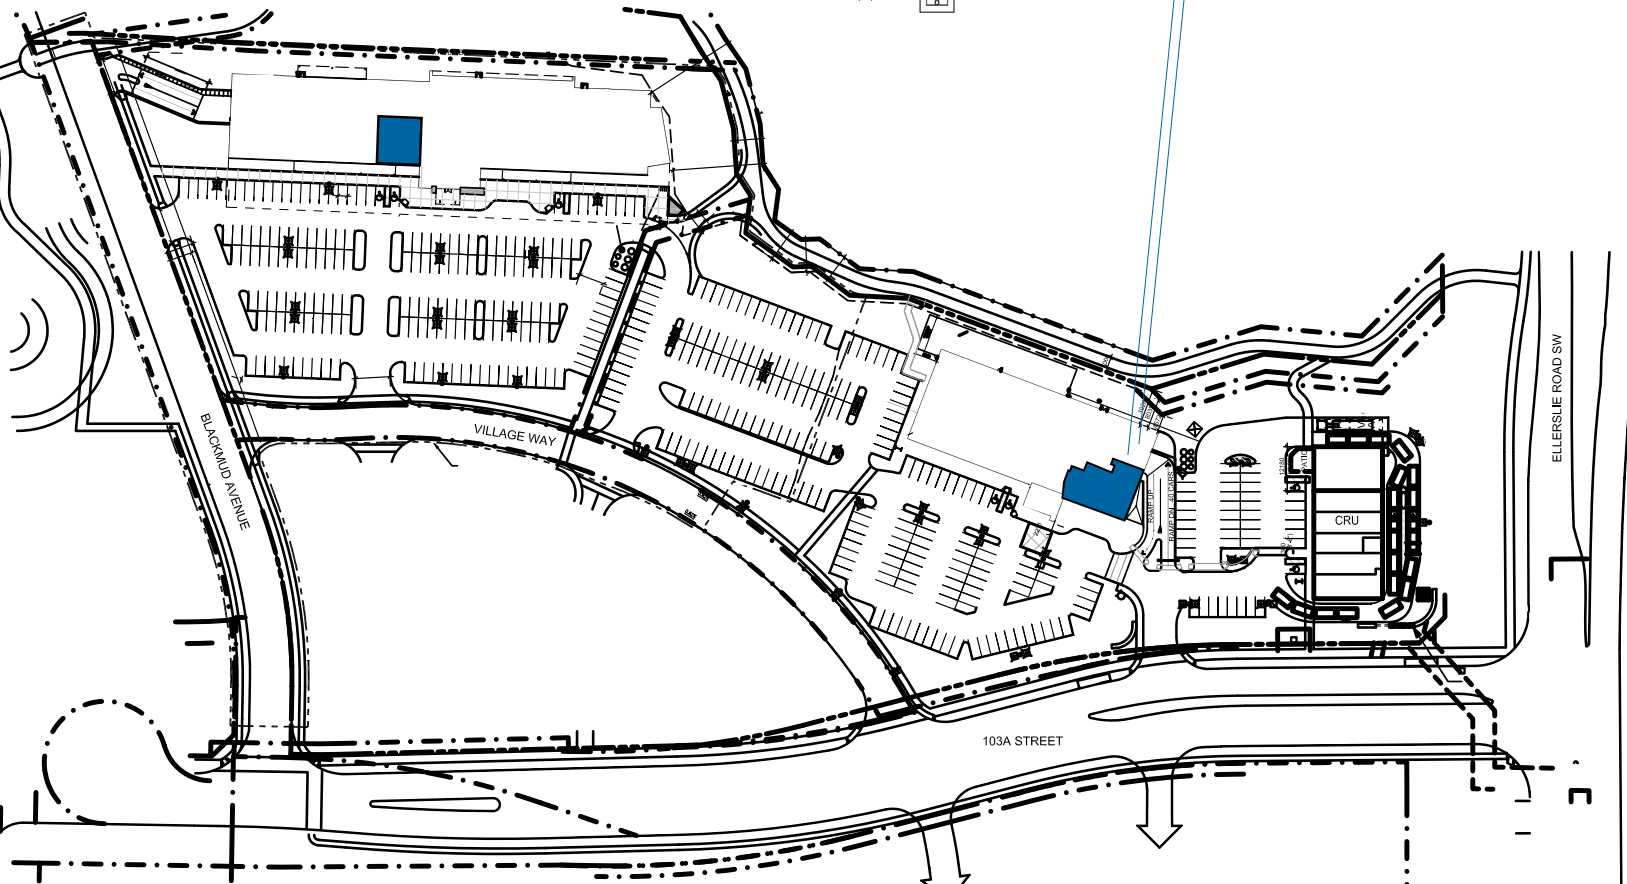

VILLAGE AT BLACKMUD
Fountain Tire Place - 1006 103A Street SW
EDMONTON, AB

FOUNTAIN TIRE PLACE - FIRST FLOOR
UNIT 105 - 2,517 SF

AVAILABLE