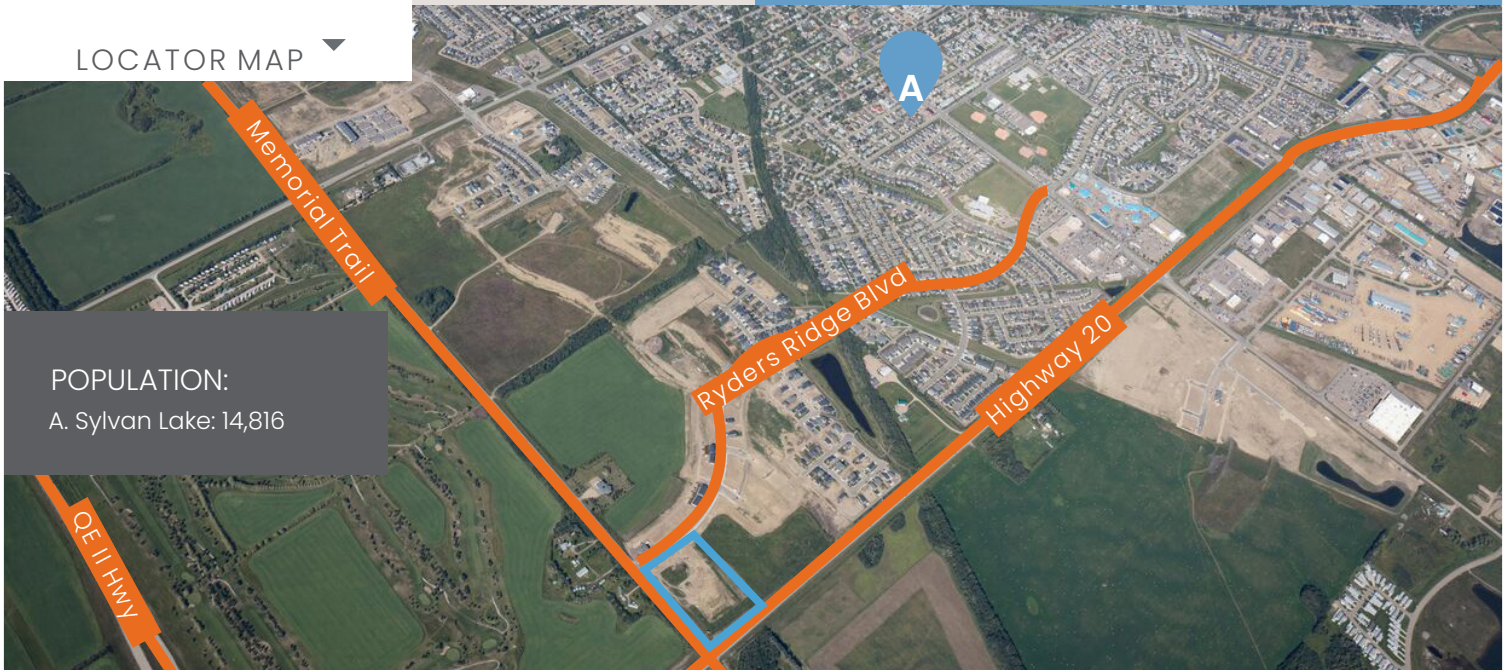

AREA DEMOGRAPHICS:

Household Income:	Primary: $143,977 Secondary: $124,685
Traffic Count:	Highway 20: 22,940 Memorial Trail: 13,266
Trade Area Population:	Primary: 15,102 Secondary: 17,978

Neighbourhood shopping centre serving the Sylvan Lake community

LOCATOR MAP ▼