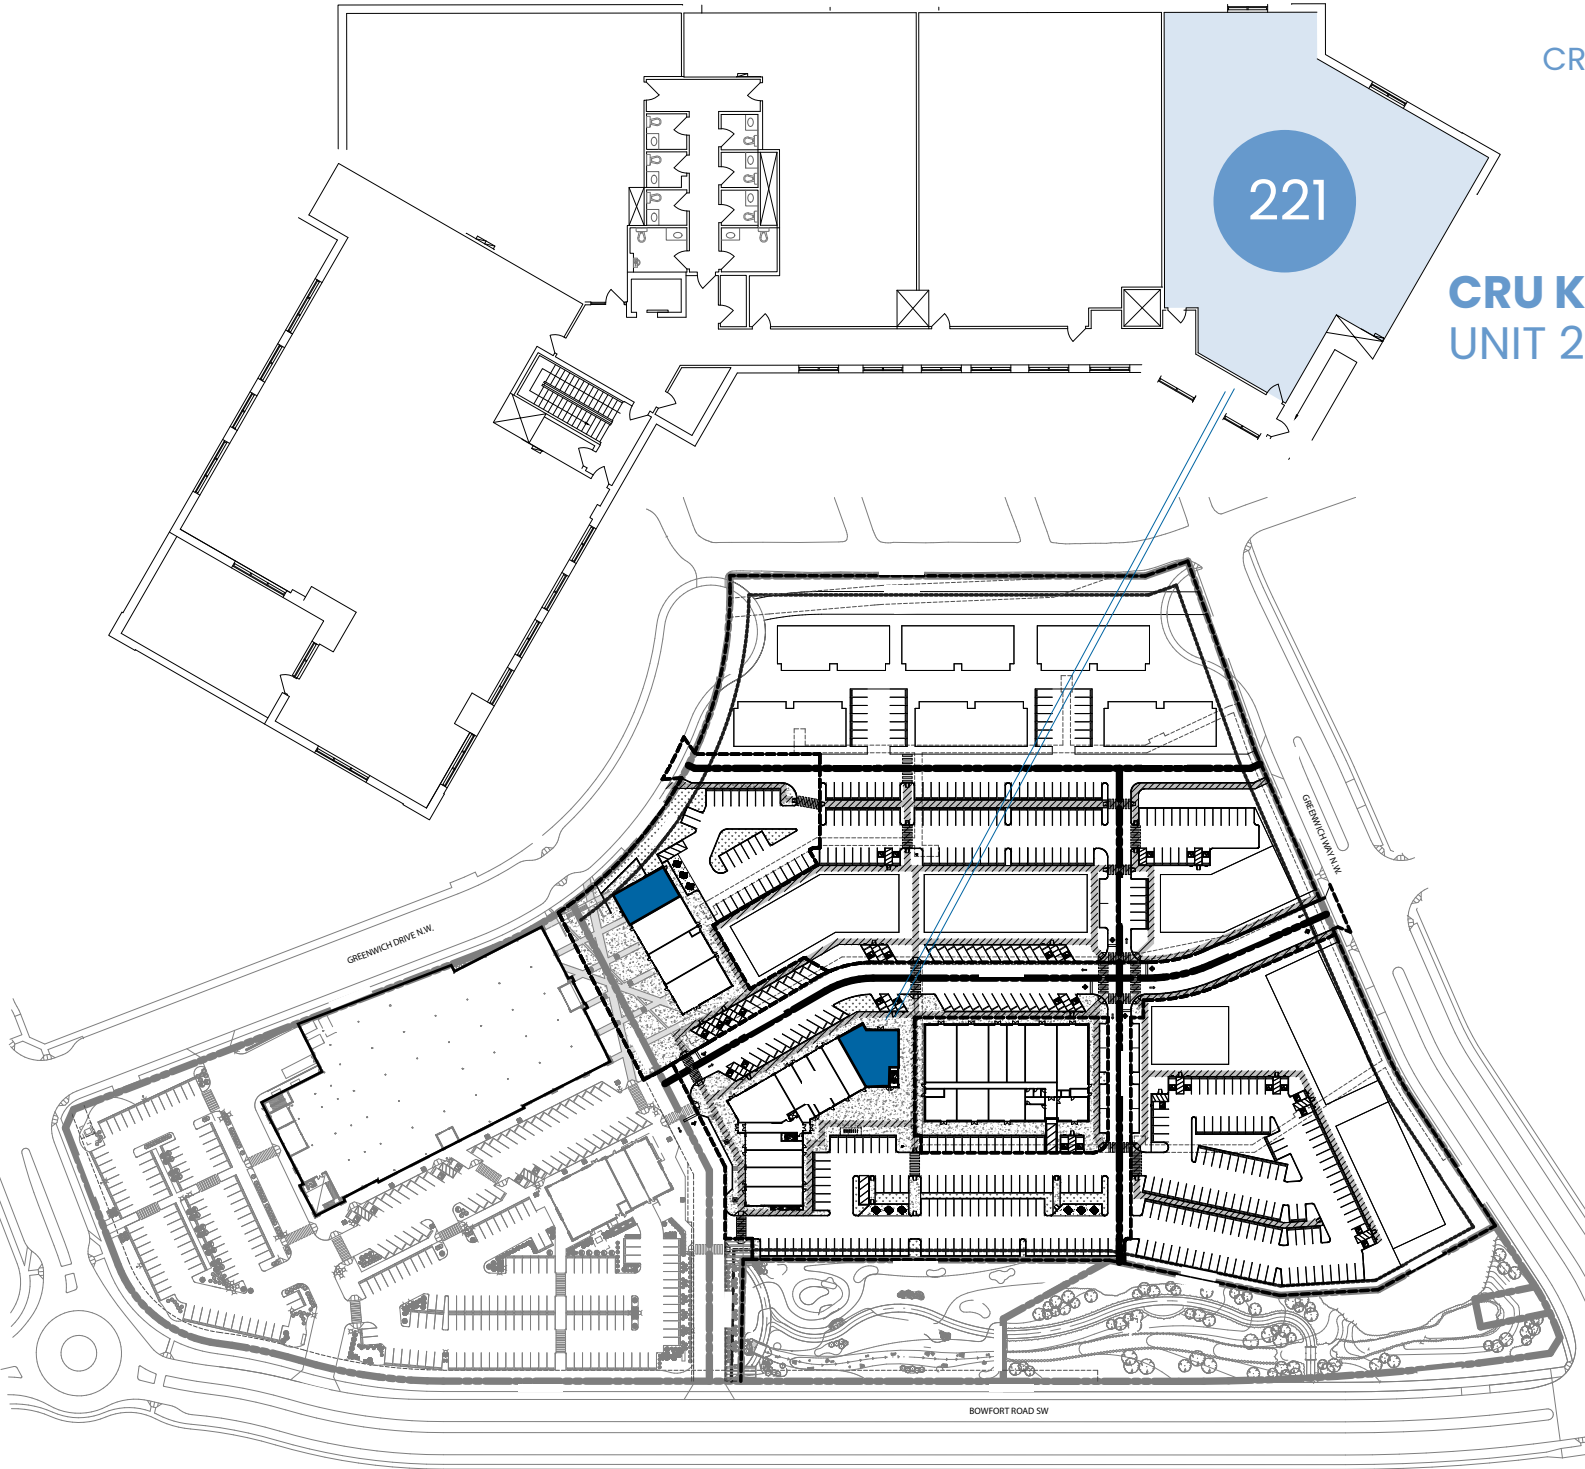

221

CRU K - Second Floor
UNIT 221 - 2,823 SF

 AVAILABLE