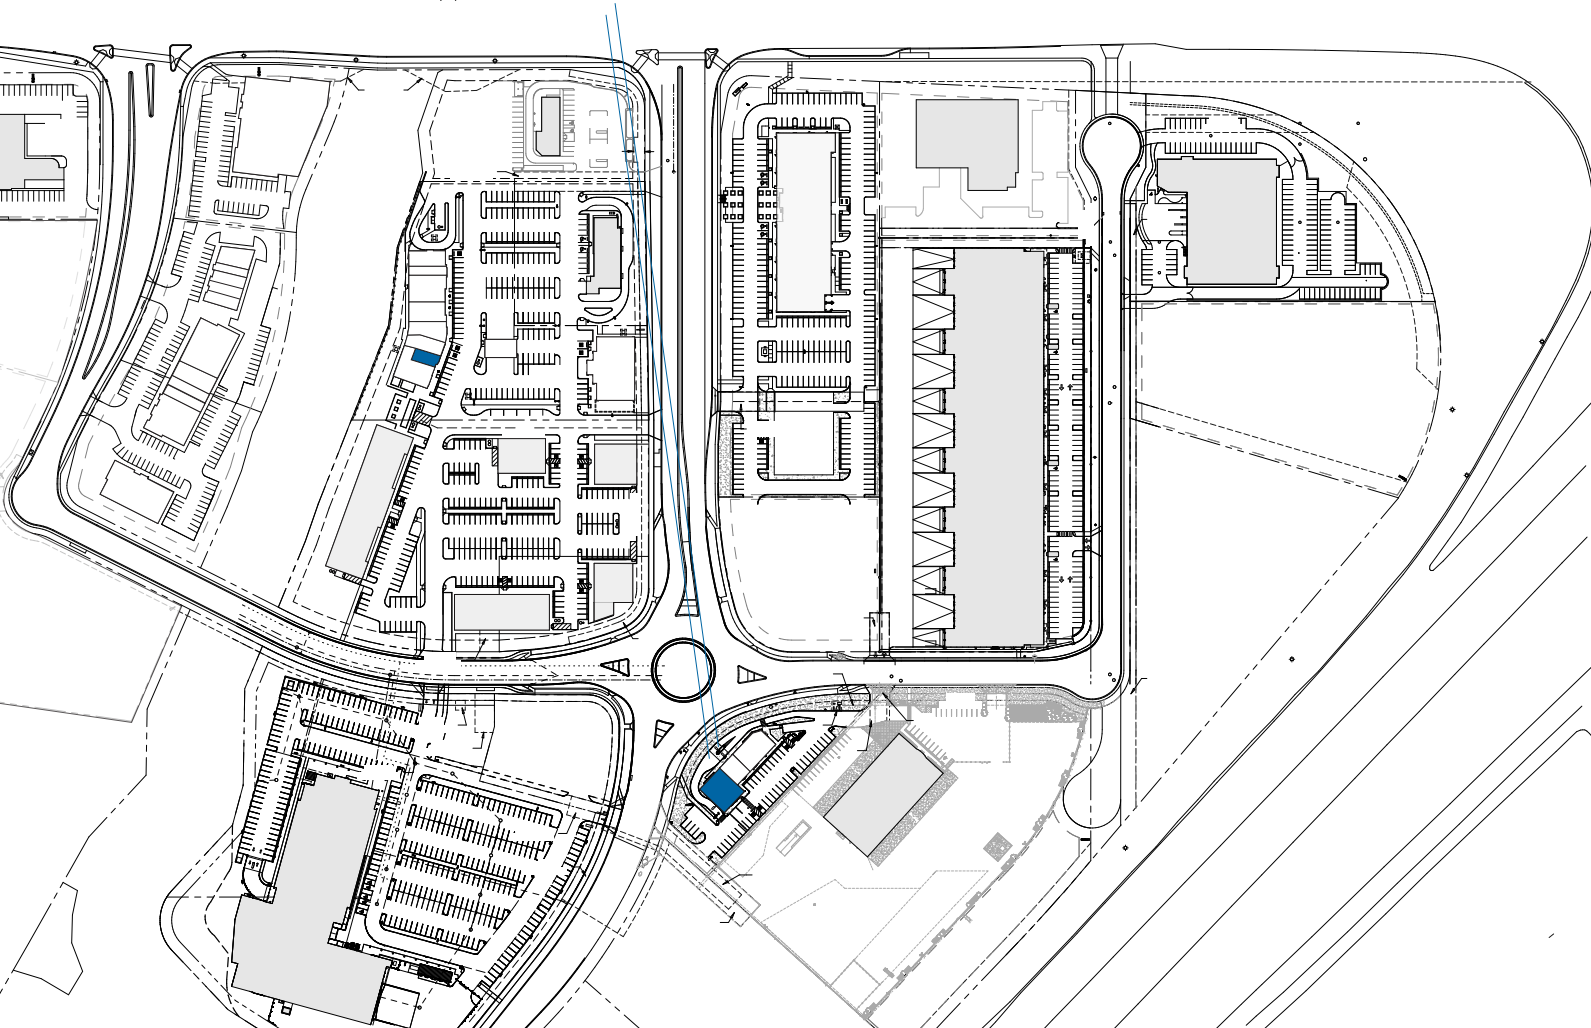

THE DISTRICT AT NORTH DEERFOOT  
CRU H - 11064 - 14 Street NE  
CALGARY, AB

**CRU H**  
**UNIT 110 - 2,822 SF**

AVAILABLE 