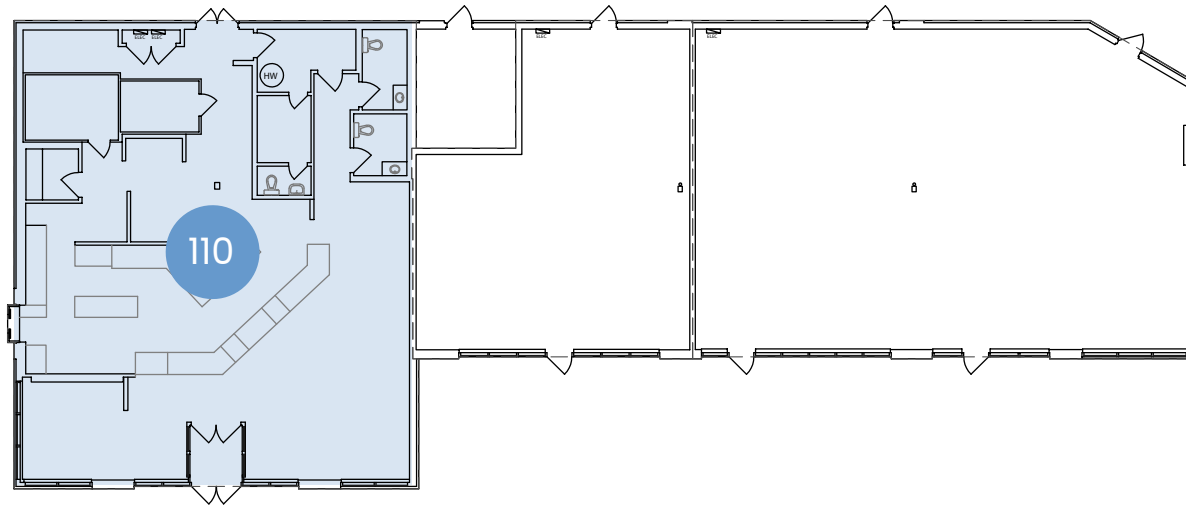

THE DISTRICT AT NORTH DEERFOOT  
CRU H - 11064 - 14 Street NE  
CALGARY, AB

**CRU H**  
**UNIT 110 - 2,822 SF**

AVAILABLE 